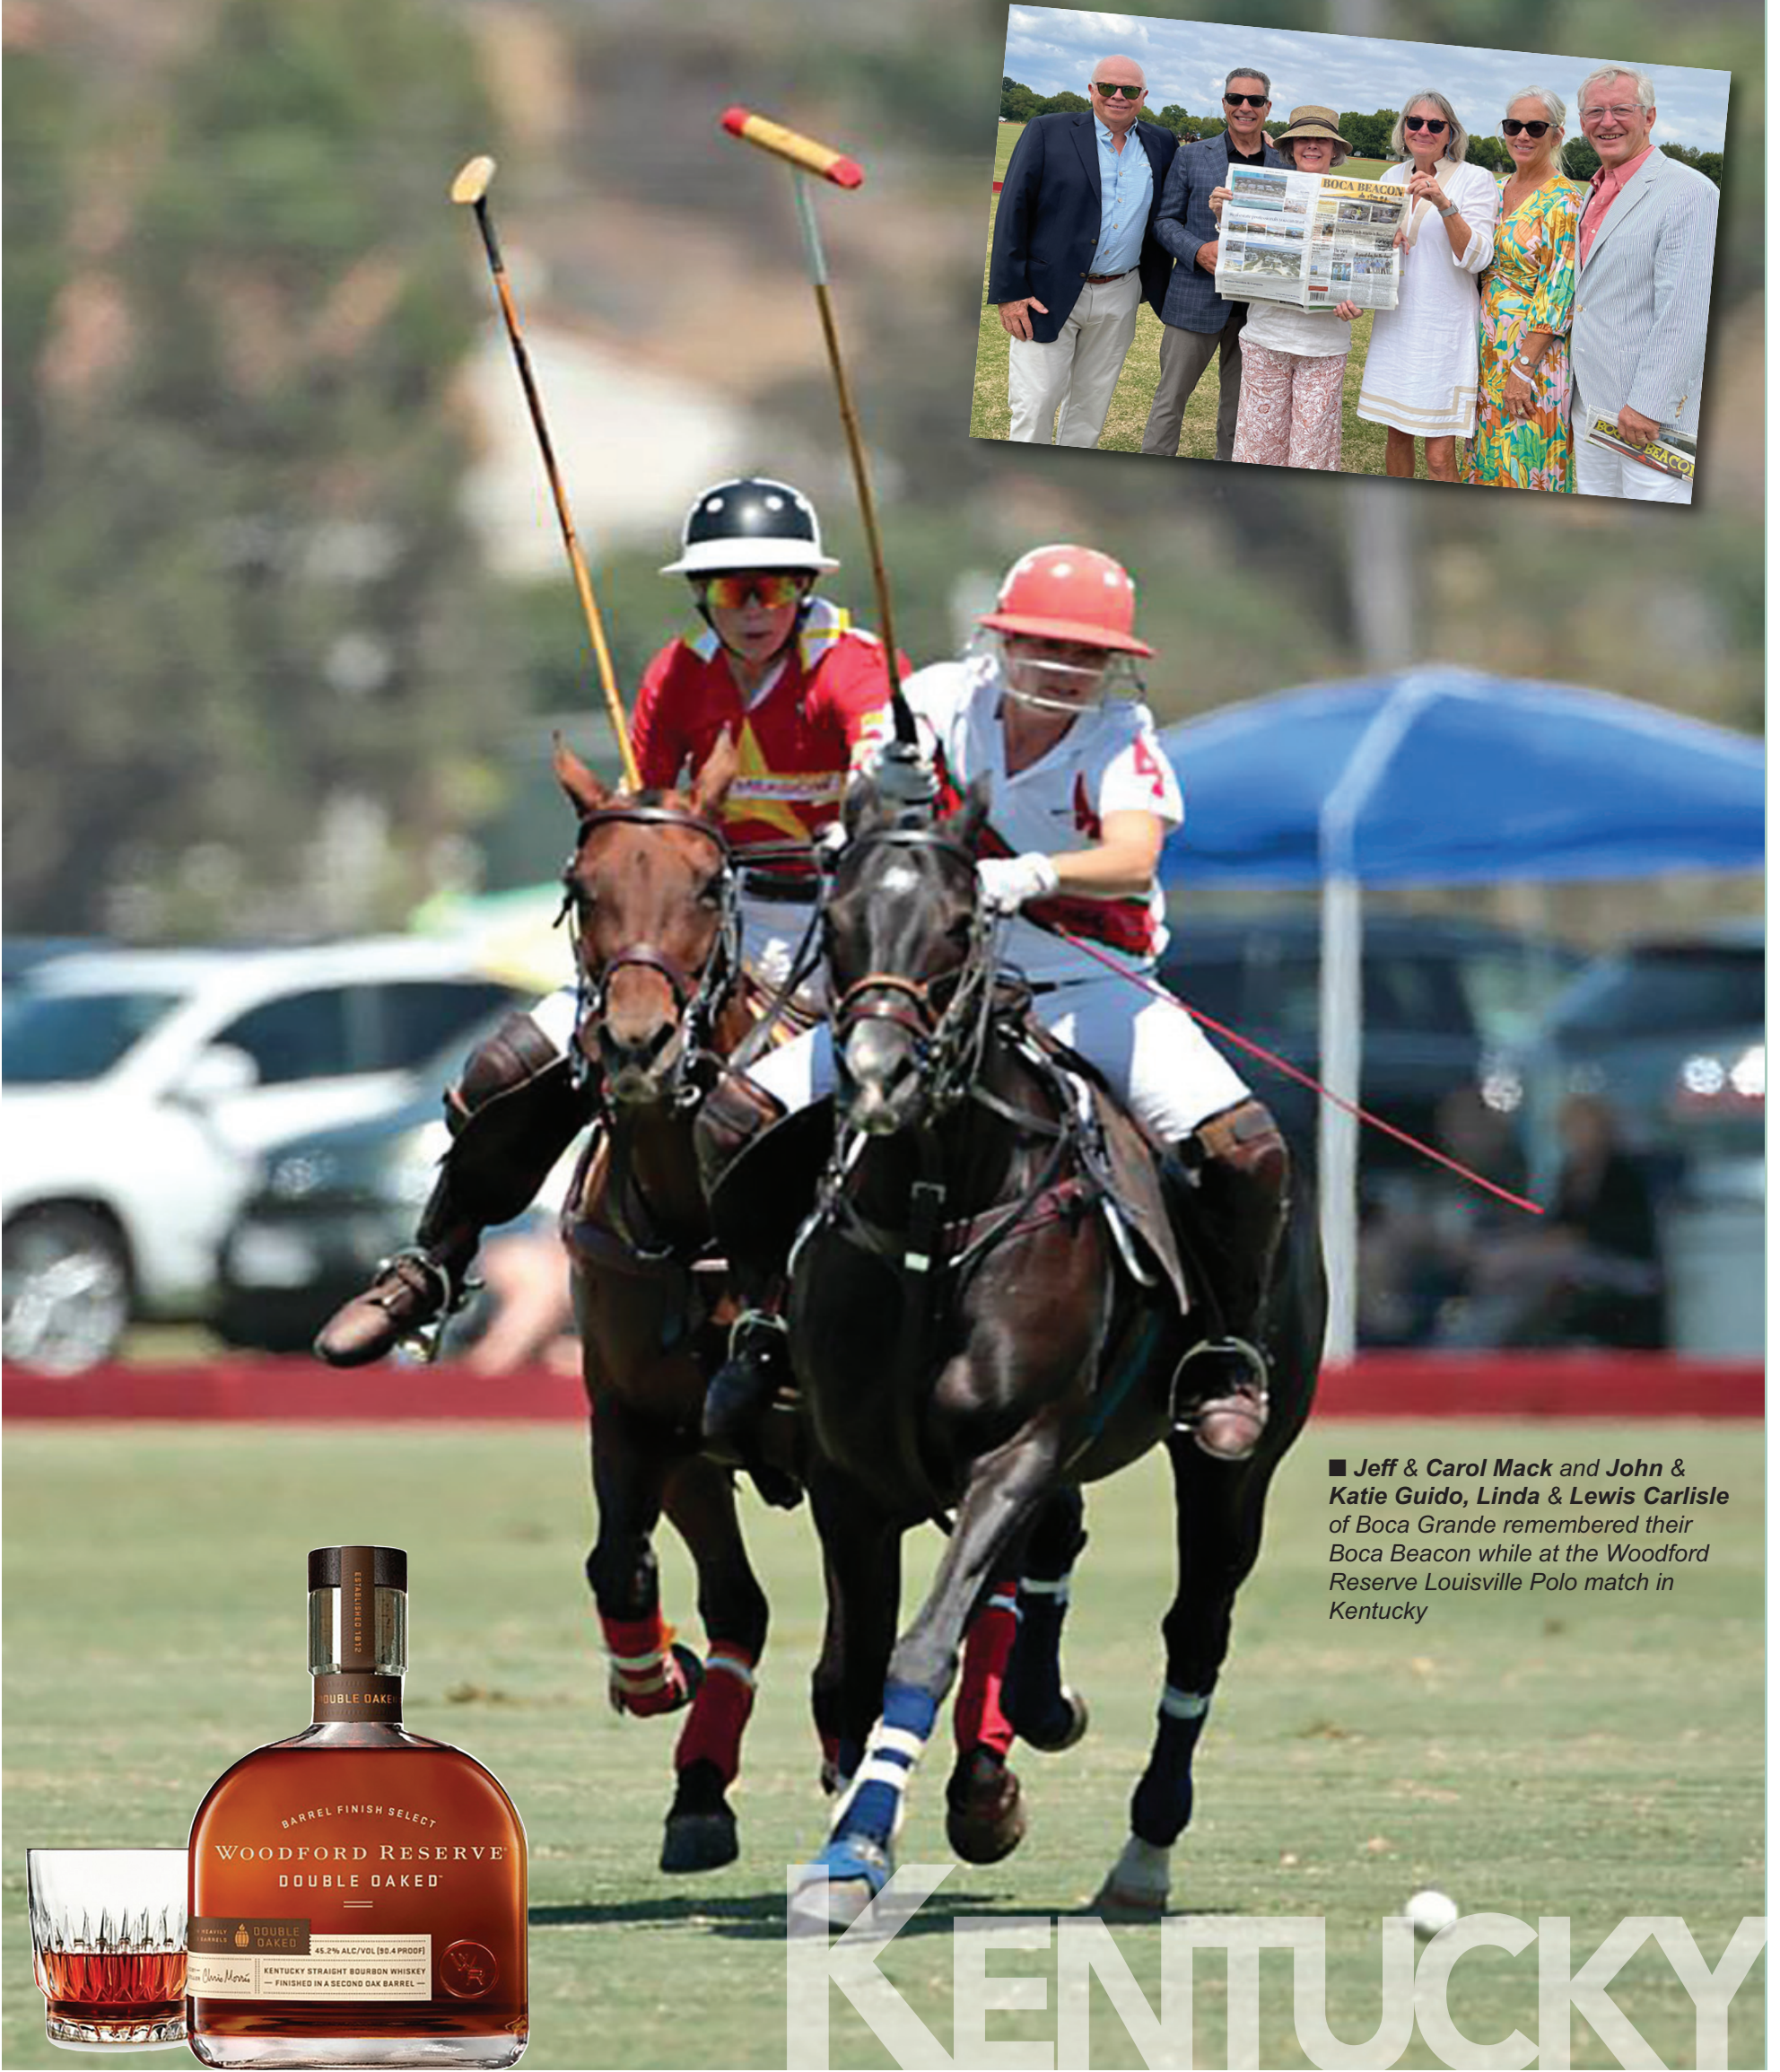

THE BOCA BEACON AROUND THE WORLD

■ Jeff & Carol Mack and John & Katie Guido, Linda & Lewis Carlisle of Boca Grande remembered their Boca Beacon while at the Woodford Reserve Louisville Polo match in Kentucky